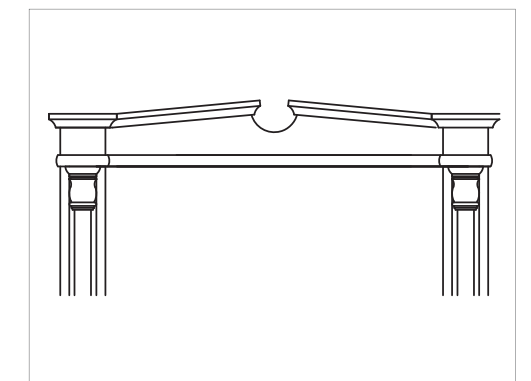

Capitello Timpano interrotto
Broken Gable doorhead