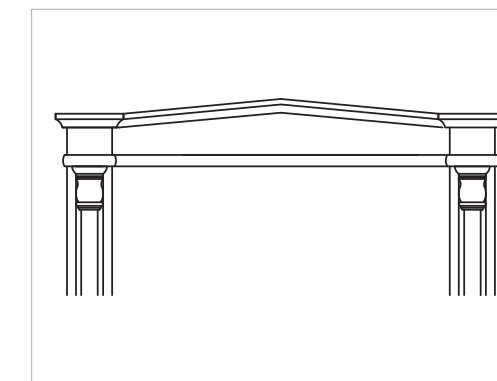

Capitello Timpano
Gable doorhead