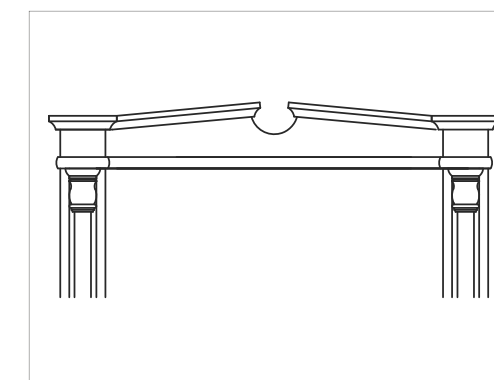

The Impero doors are supplied with "Portale Impero" on the main side of the door. This is made up with a Flat Impero doorhead, Impero casings (11,5 cm wide) with column, turned details and basement. The turned details are available in the same finish as the door or in synthetic gold finish. On the inner side of the door smooth casings. Other Impero doorheads available upon request.

## Capitelli Impero - Impero doorheads

Altri capitelli Impero disponibili su richiesta. Other Impero doorheads available upon request.

Capitello Centinato  
Bowed doorhead

Capitello Timpano  
Gable doorhead