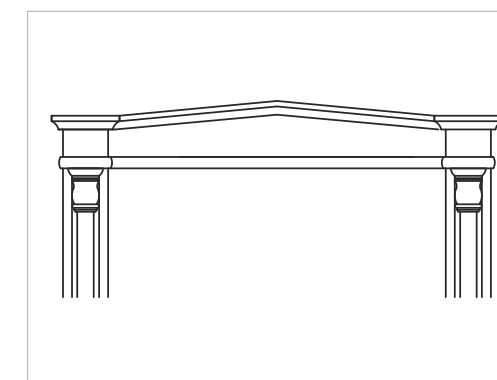

Capitello Timpano
Gable doorhead