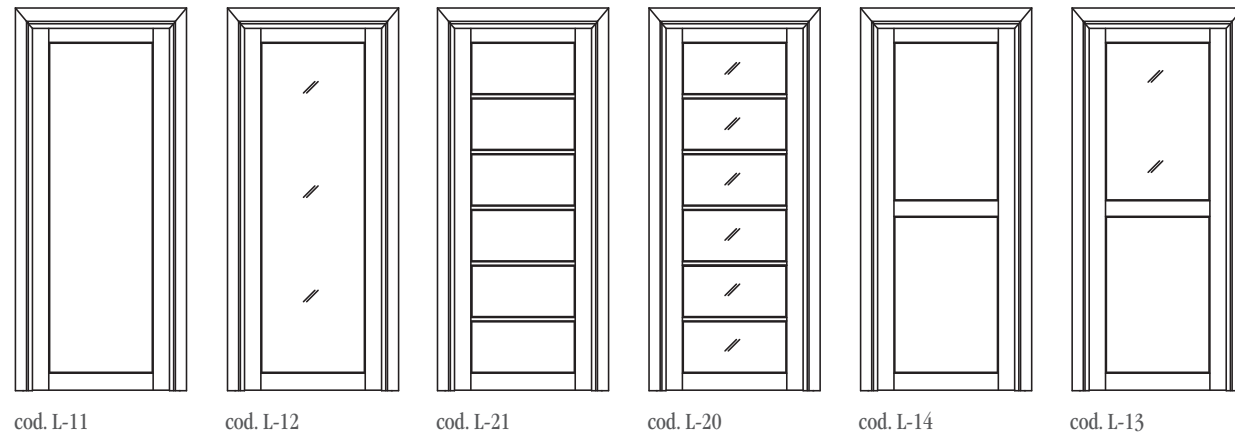

Solid wood Alder doors with jointed leafs, invitingly angled frame and 45° flat casings. Each model is available in the double-door version.

I Modelli - The Models

cod. L-11 cod. L-12 cod. L-21 cod. L-20 cod. L-14 cod. L-13